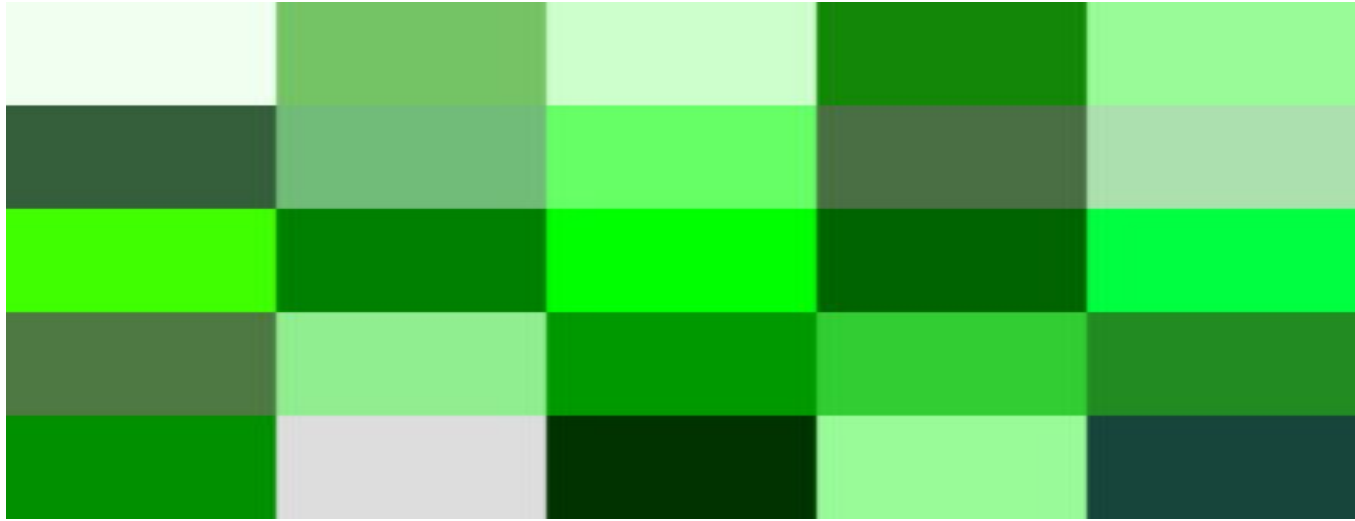

SPIRIT
WEEK

The graphic features the words "SPIRIT" and "WEEK" in a bold, outlined, sans-serif font. The text is centered and surrounded by a variety of colorful geometric shapes, including triangles and zig-zag lines in shades of pink, teal, and blue. There are also several solid black circles scattered around the text.

Favorite Team Wednesday

The early
2000's

You may choose
what era you want
to dress in!

Color by Grade Friday!

Please find your grade to see what color to wear for Friday May 27th.

1st Grade

Shades of Red

2nd Grade

Shades of Orange

3rd grade

Shades of Yellow

4th grade

Shades of Green

5th grade

Shades of Blue

6th grade