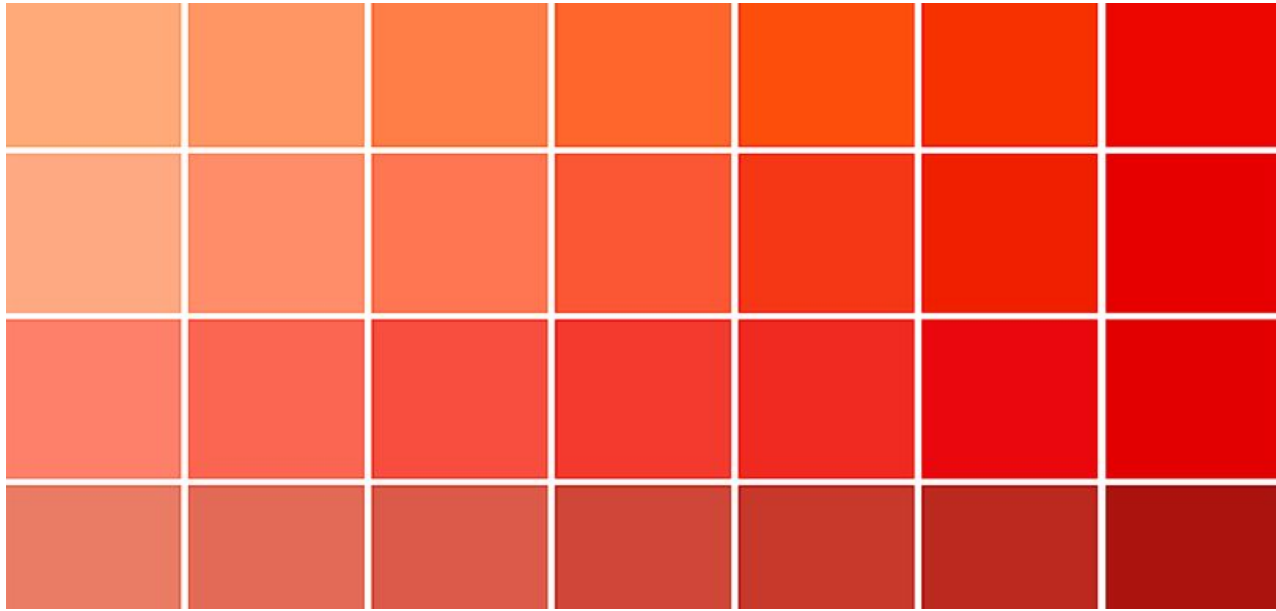

SPIRIT
WEEK

The graphic features the words "SPIRIT" and "WEEK" in a bold, outlined, sans-serif font. The text is centered and surrounded by a variety of colorful geometric shapes, including triangles and zig-zag lines in shades of pink, teal, and blue. There are also several solid black circles scattered around the text.

Favorite Team Wednesday

The early
2000's

You may choose
what era you want
to dress in!

Color by Grade Friday!

Please find your grade to see what color to wear for Friday May 27th.

1st Grade

Shades of Red

2nd Grade

Shades of Orange

3rd grade

Shades of Yellow

4th grade

Shades of Green

5th grade

Shades of Blue

6th grade